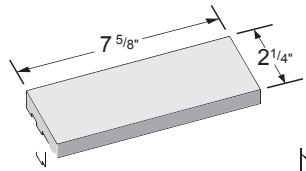

Lead time for blends is approximately two to four weeks.*

Available SHAPES

Modular
2 1/4" x 7 5/8"

Modular Corner
2 1/4" x 3 5/8" x 7 5/8"

Modular Edge Cap
2 1/4" x 3 5/8" x 7 5/8"
(Excludes 710 Charcoal)