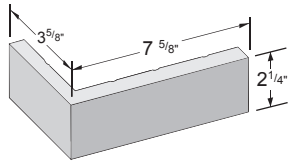

Lead time for blends is approximately two to four weeks.*

Available SHAPES

Modular
2 1/4" x 7 5/8"

Modular Corner
2 1/4" x 3 5/8" x 7 5/8"

Modular Edge Cap
2 1/4" x 3 5/8" x 7 5/8"
(Excludes 710 Charcoal)