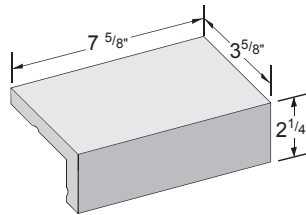

Lead time for blends is approximately two to four weeks.*

Available SHAPES

Modular
2 1/4" x 7 5/8"

Modular Corner
2 1/4" x 3 5/8" x 7 5/8"

Modular Edge Cap
2 1/4" x 3 5/8" x 7 5/8"
(Excludes 710 Charcoal)