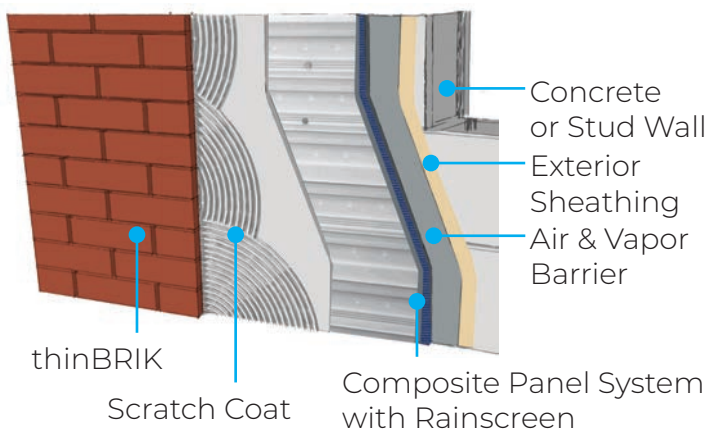

Over Stud Wall

SpeedyMason™ System Interior Application

Over Stud Wall

SpeedyMason™ Exterior Rainscreen Application

Over Concrete Wall

Royal Thin Brick - Cambridge

Fusion - Indigo Glossy and Panama City Glossy