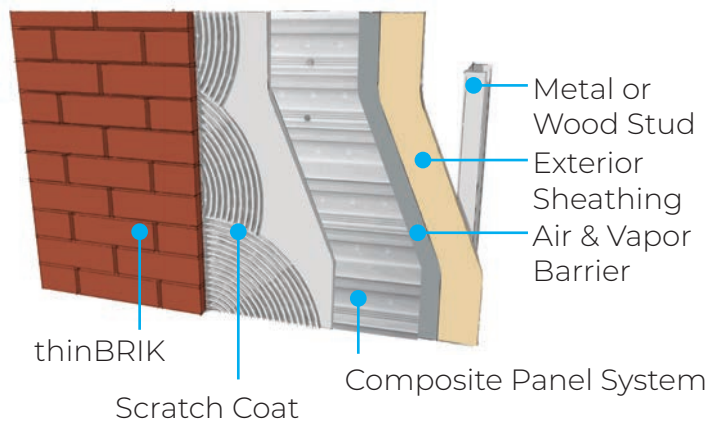

SpeedyMason™ System Exterior Application

Over Stud Wall