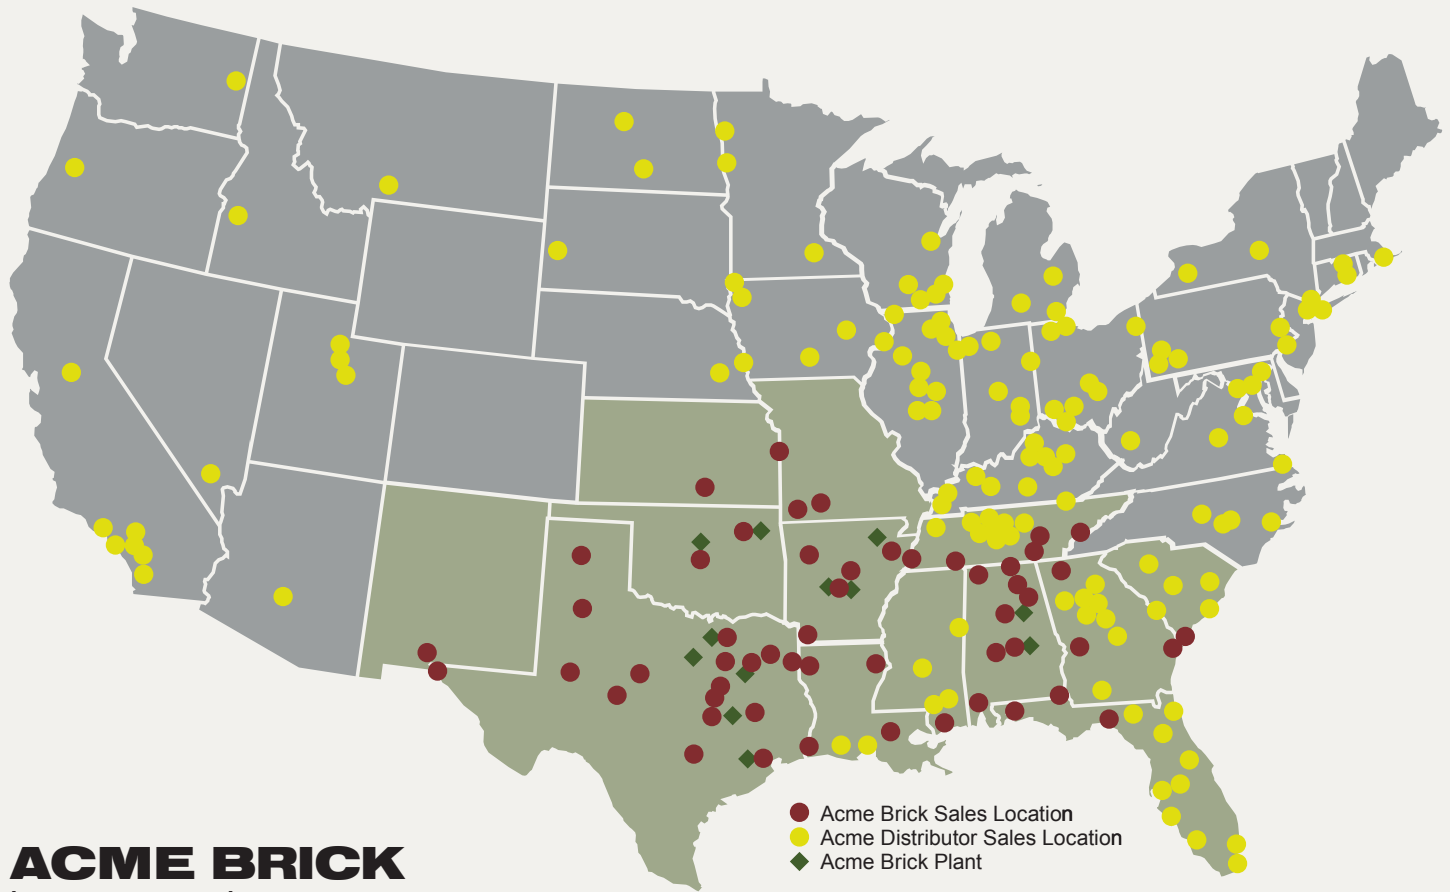

thin brick

King Klinker • Metro Brick • Royal Thin Brick
Fusion • English Cottage • CityScape
Old Carolina • SpeedyMason

Scan to find a showroom near you.

ACME BRICK

has you covered coast to coast!

The thin brick products in this brochure are sold through Acme Brick Company's nationwide network of company-owned sales offices and independent distributors. They have been tested under ASTM C67 standard procedures and meet or exceed the ASTM C1088 specifications for thin veneer brick units made from clay or shale. Product availability and lead times may vary by location; to see contact information for a location near you, please scan the QR code on this page or visit brick.com/where-buy.

Thin Brick Types

Sawn

Extruded

Kerfed Extruded

Sawn

for commercial & residential use, varies in thickness

Extruded

typically for commercial use, flexible applications

Kerfed Extruded

commercial use only, embedded in precast concrete

King Klinker is one of the most advanced thin brick producers in the world. It manufactures thin brick with innovative modern designs, colors and textures at quality standards that exceed that of Europe and America. Choose from three authentic thin brick collections -**Ultra Premium, Glazed, or Traditional**- for your next commercial, residential or remodeling application.