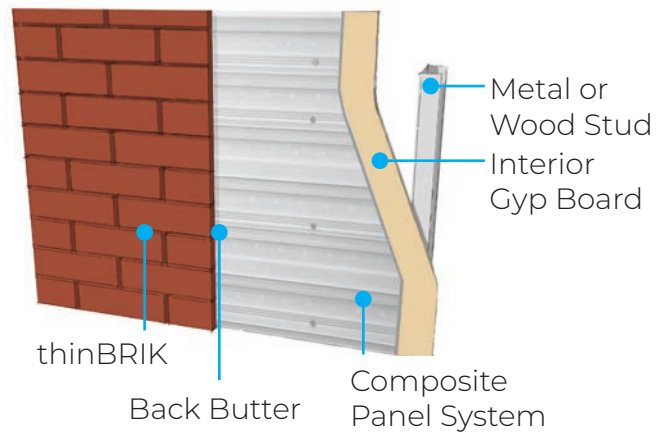

Panel sizes are 16" x 48" and 16" x 96" with a 50-year panel warranty. Fits Modular, Norman, Queen, King, American Imperial and Meridian sizes of thin brick.

brick.com/speedymason

SpeedyMason™ System Exterior Application

Over Stud Wall

SpeedyMason™ System Interior Application

Over Stud Wall

SpeedyMason™ Exterior Rainscreen Application

Over Concrete Wall

Royal Thin Brick - Cambridge

Fusion - Indigo Glossy and Panama City Glossy